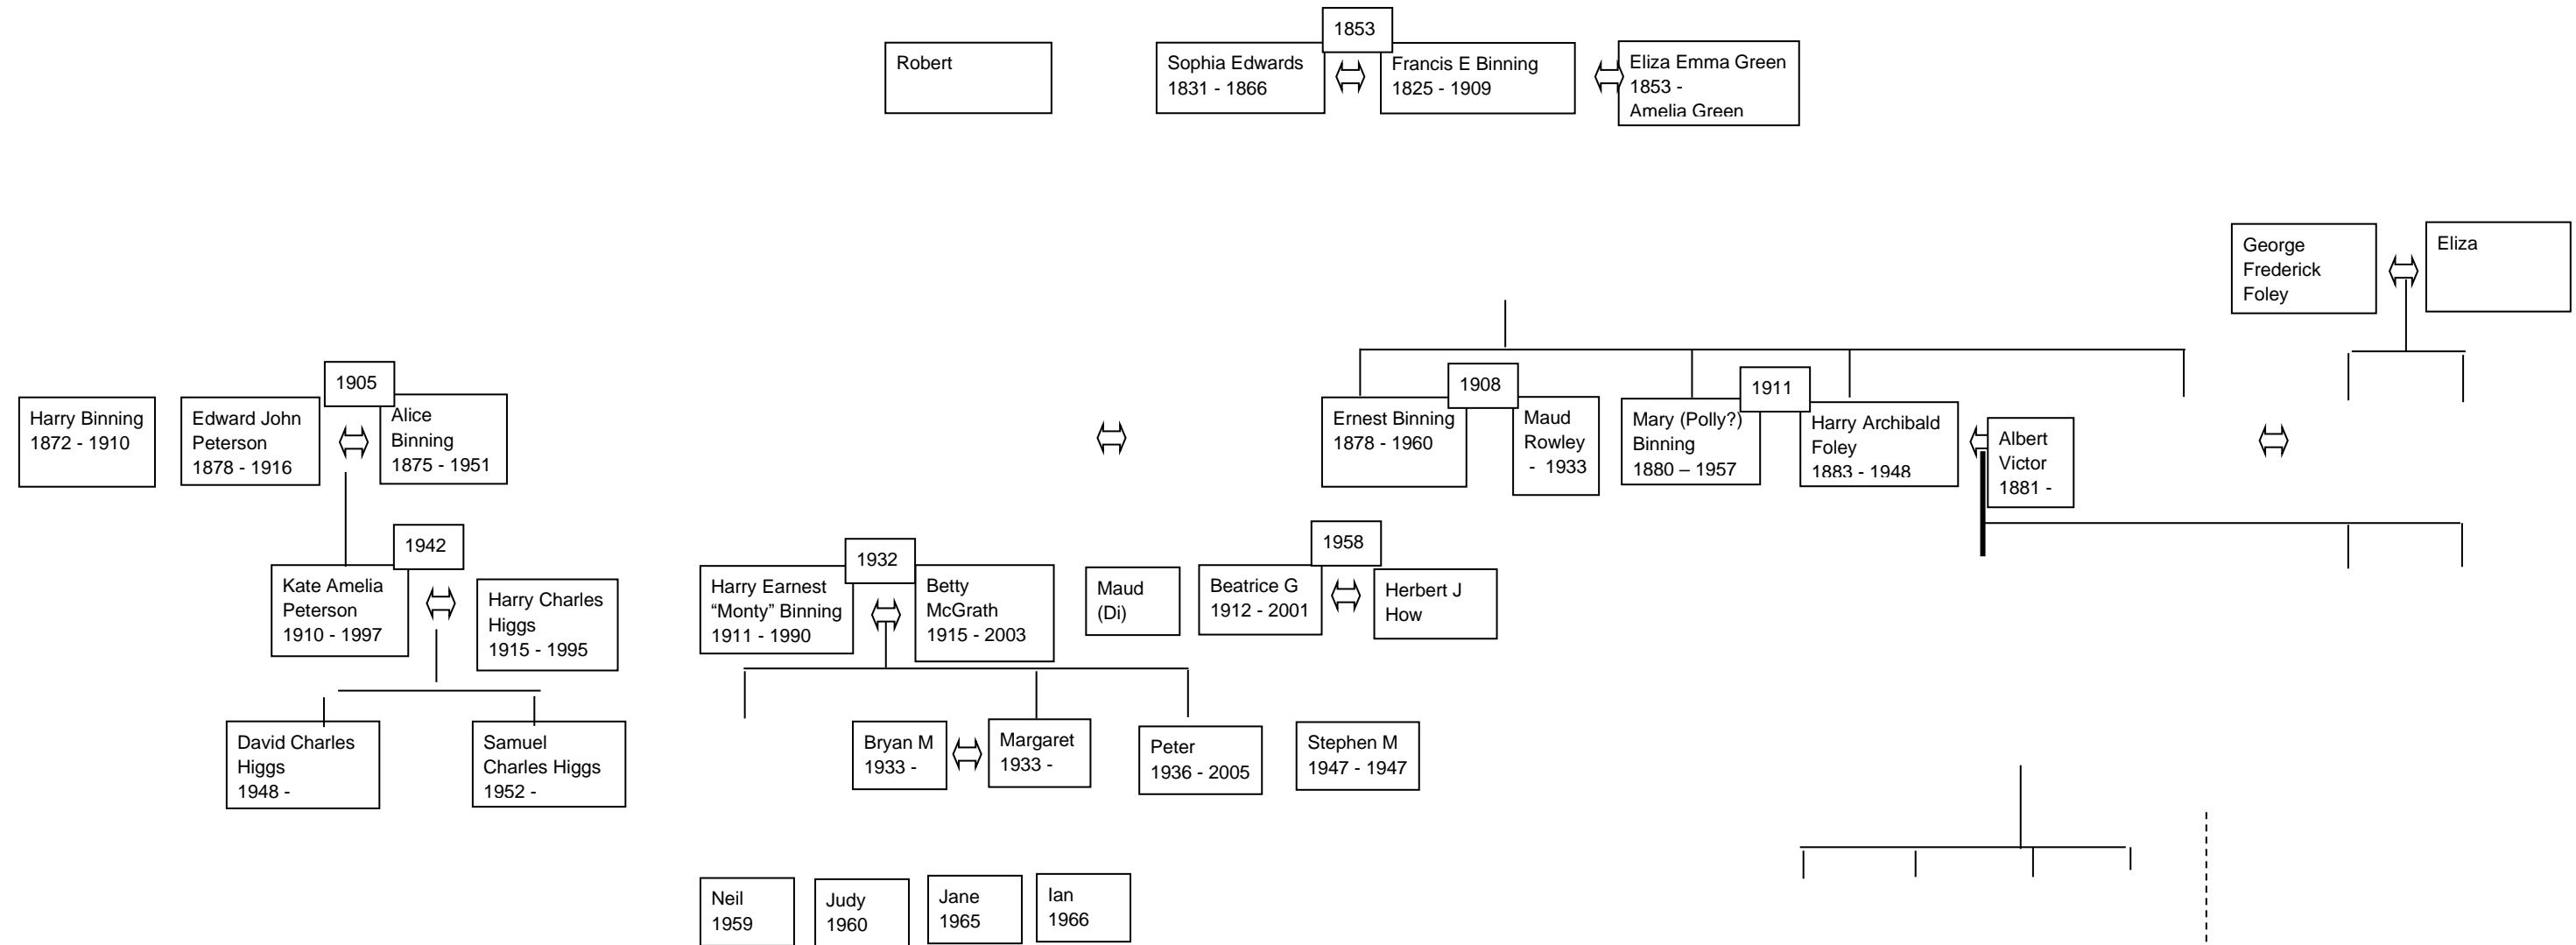

# Binning Family Tree 2

Following Peter's death in 2005 the moulds used by the Binning family were acquired by his long-time customer, Joseph McCarthy, and are now owned and used by Joseph McCarthy (Fine Frames) Ltd, 68 The Pantiles, Tunbridge Wells